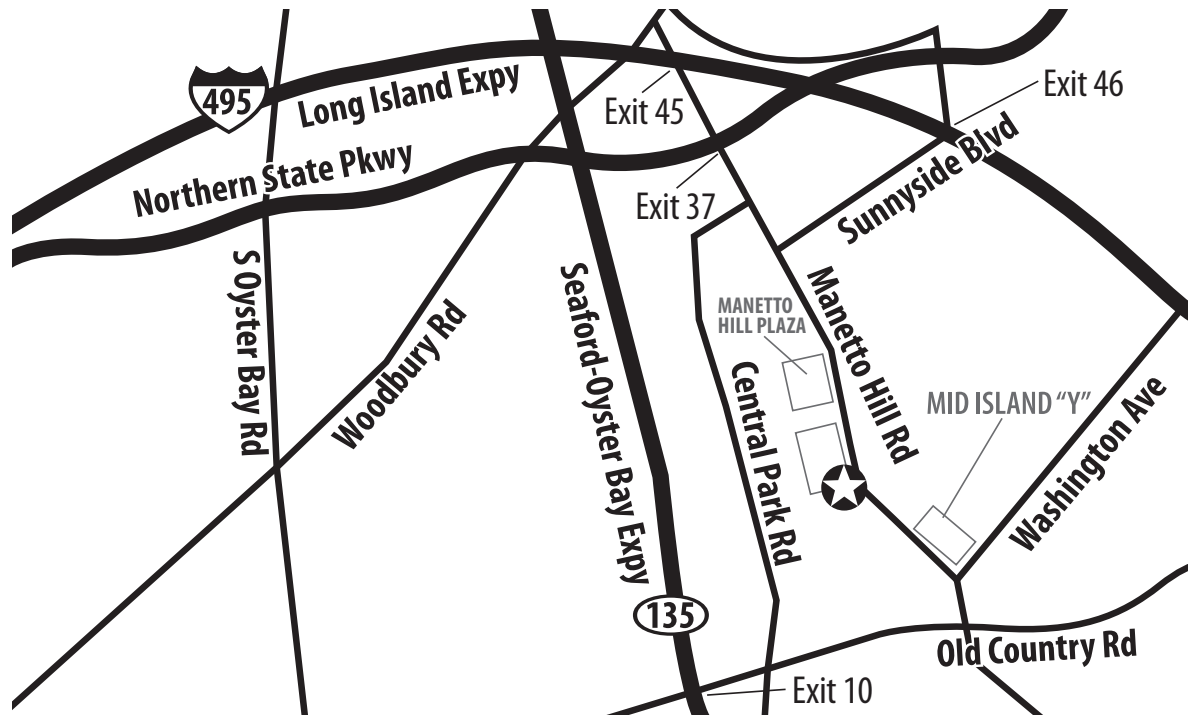

Hearing Center of Plainview
100 Manetto Hill Rd, Ste 102
Plainview, NY 11803
P 516.931.6630
F 516.931.4137

.....

Directions:

FROM SOUTHERN STATE PARKWAY:

Exit 28A N (Seaford-Oyster Bay Xway – Rte 135) to Exit 10 (Old Country Road). Right at exit light. Left onto Manetto Hill Road (approx. 0.7 mi.).

FROM NORTHERN STATE PARKWAY EASTBOUND:

Exit 37 south toward Plainview. Right at exit light (elementary school on right).

FROM NORTHERN STATE PARKWAY WESTBOUND:

Exit 37 south toward Plainview. Left onto Manetto Hill Road.

FROM L.I.E. EASTBOUND:

Exit 45 (Manetto Hill Road). Head south toward Plainview.

FROM L.I.E. WESTBOUND:

Exit 46 (Sunnyside Boulevard). At exit light, take a left onto Sunnyside Boulevard. Follow all the way to end of road (0.6 mi.). Left onto Manetto Hill Road.